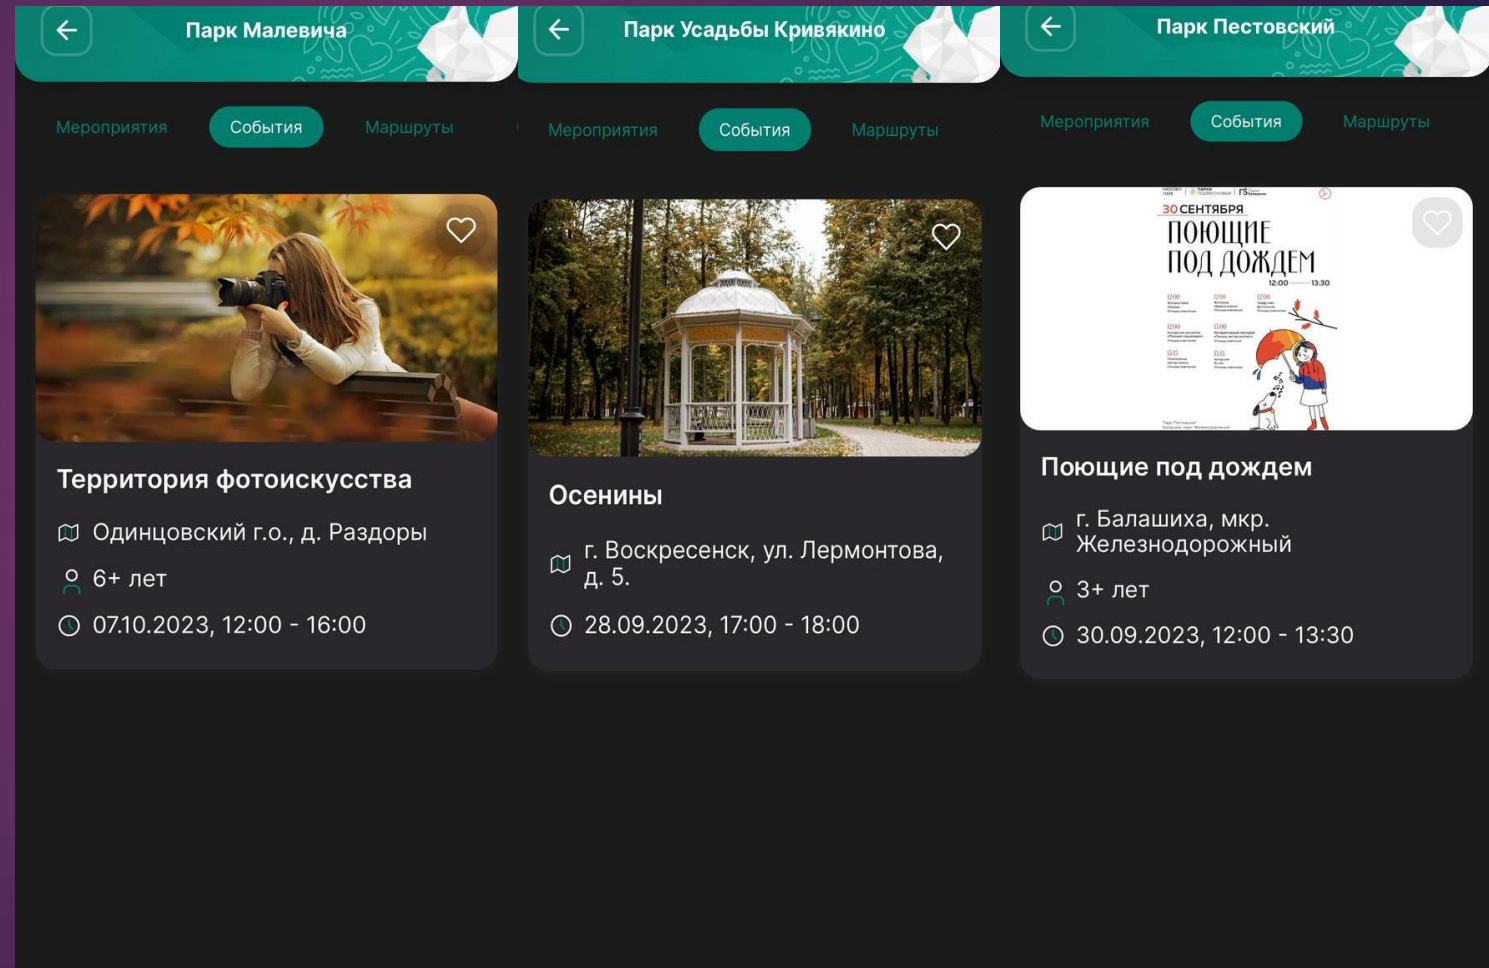

РАЗДЕЛ «СОБЫТИЯ» ДЛЯ ПОЛЬЗОВАТЕЛЕЙ:

☐ События

Для жителей и гостей Московской области Министерством культуры и туризма Московской области совместно с парками подготовлено много событий и интересных проектов.

В разделе опубликовано **10318** событий.